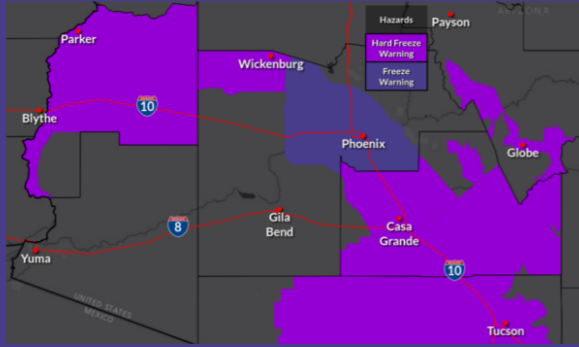

GRAPHICS

Freeze and Hard Freeze

This morning

Areas affected: Portions of La Paz, Maricopa, Pinal, and Gila Counties

National Weather Service - Phoenix, AZ
weather.gov/phoenix

Updated: Friday, January 12, 2024