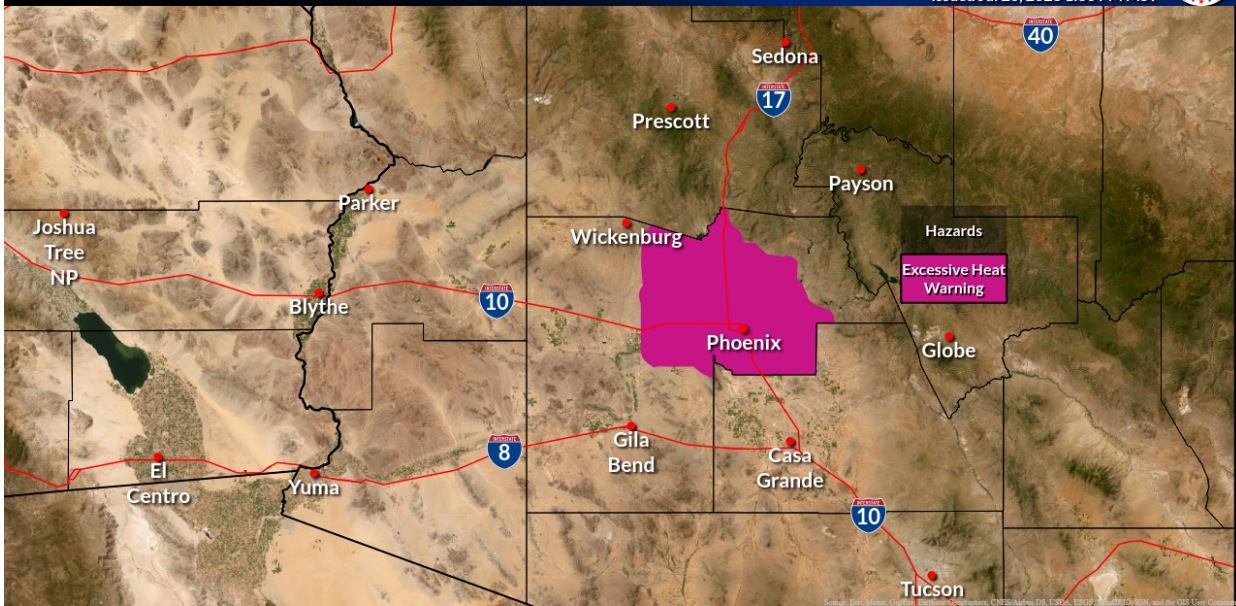

Excessive Heat Warnings for Sunday

Weather Forecast Office
Phoenix, AZ
Issued Jul 20, 2023 1:30 PM MST

Excessive_Heat_Warnings_for_Sunday_July_23rd.png

Heat Exhaustion	Heat Stroke
ACT FAST	ACT FAST
• Move to a cooler area • Loosen clothing • Sip cool water • Seek medical help if symptoms don't improve	CALL 911 • Move person to a cooler area • Loosen clothing and remove extra layers • Cool with water or ice
<i>Dizziness</i> <i>Thirst</i> <i>Heavy Sweating</i> <i>Nausea</i> <i>Weakness</i>	<i>Confusion</i> <i>Dizziness</i> <i>Becomes Unconscious</i>
<i>Heat exhaustion can lead to heat stroke.</i> <i>Heat stroke can cause death or permanent disability if emergency treatment is not given.</i>	
Stay Cool, Stay Hydrated, Stay Informed!	

Heat Symptoms