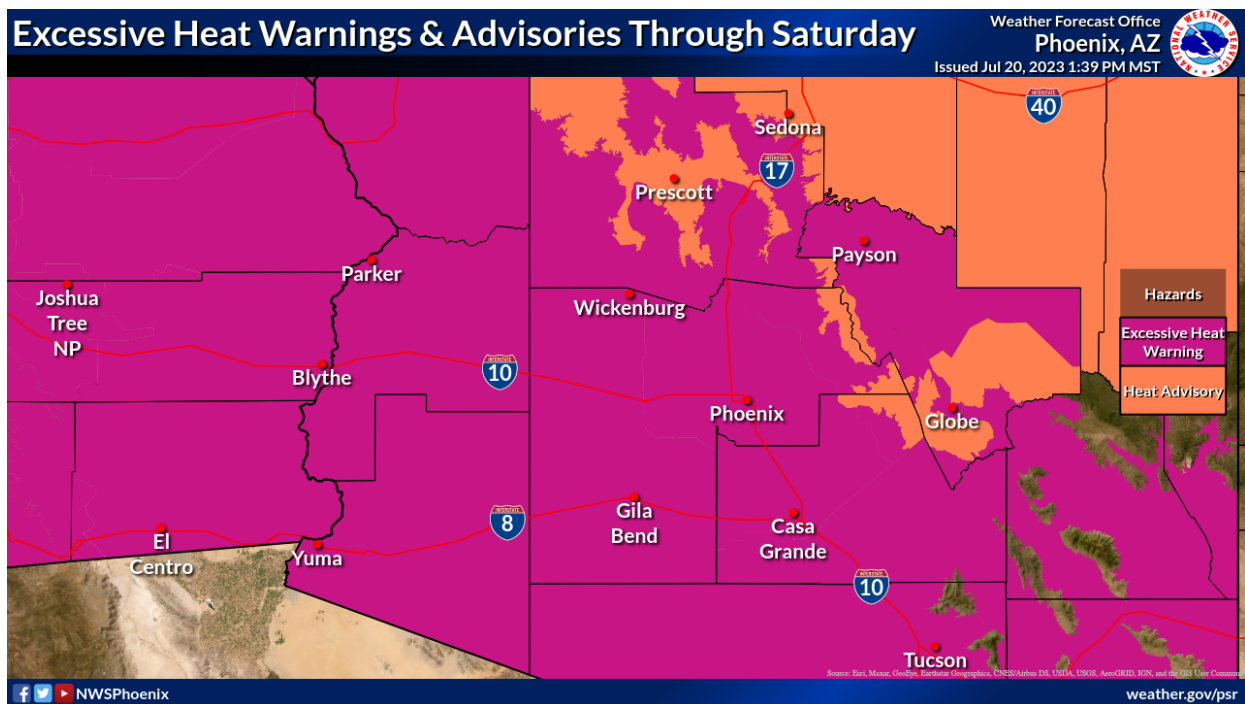

Southeast California (Imperial and Eastern Riverside Counties)

Impacts:

- Extreme Risk for heat-related illnesses for entire population, pets, and livestock due to long duration heat, with little to no relief overnight.

Timing:

Major to Extreme HeatRisk through Saturday

- **Excessive Heat Warning** in effect through Saturday.

Impacts:

Areas of strong gusty winds; possible localized brief heavy rain

Timing:

Sunday

- Sunday: Isolated thunderstorms (10-15% chance)

FOR MORE INFORMATION

For the latest forecast updates, visit [weather.gov/phoenix](https://www.weather.gov/phoenix).

If you have questions or would like to submit weather reports, photos, or to unsubscribe from these briefings, email nws.phoenix@noaa.gov or call **Media - (602) 275-7417; EM - (602) 275-7003**.

GRAPHICS

Excessive_Heat_Warnings_Advisories_Thru_Saturday.png